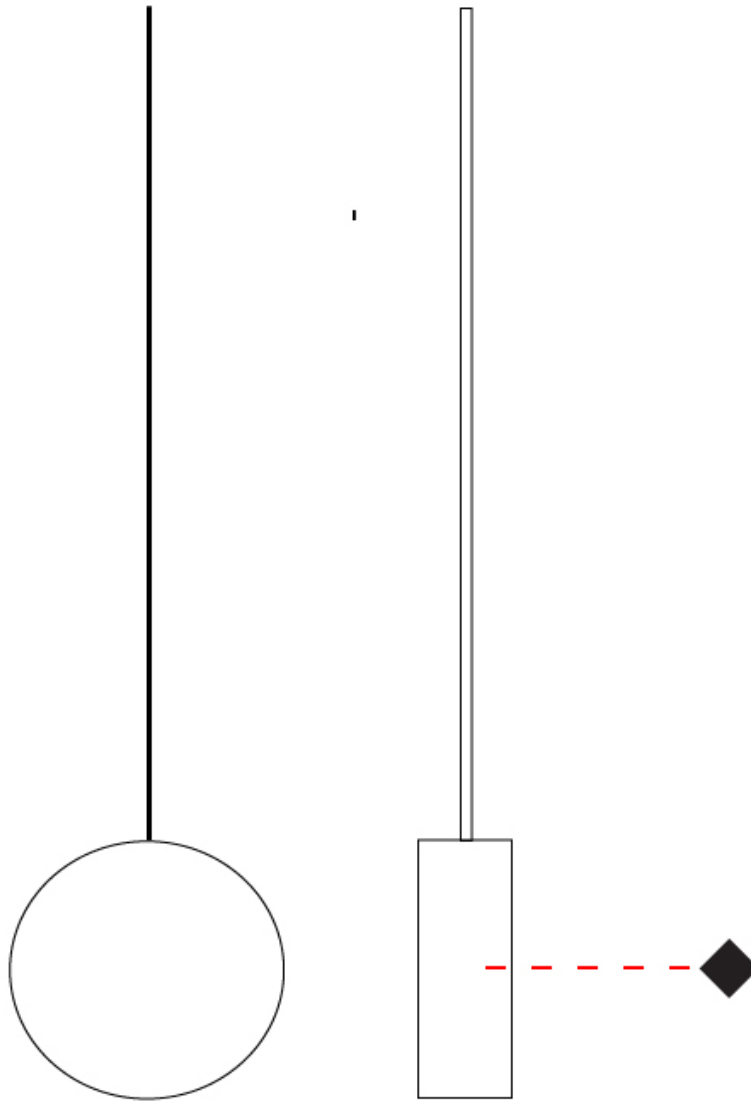

DO NOT DISTURB SUSPENSION

D131057-

PROJECT

TYPE

SPECIFIER

QUANTITY

DATE

D