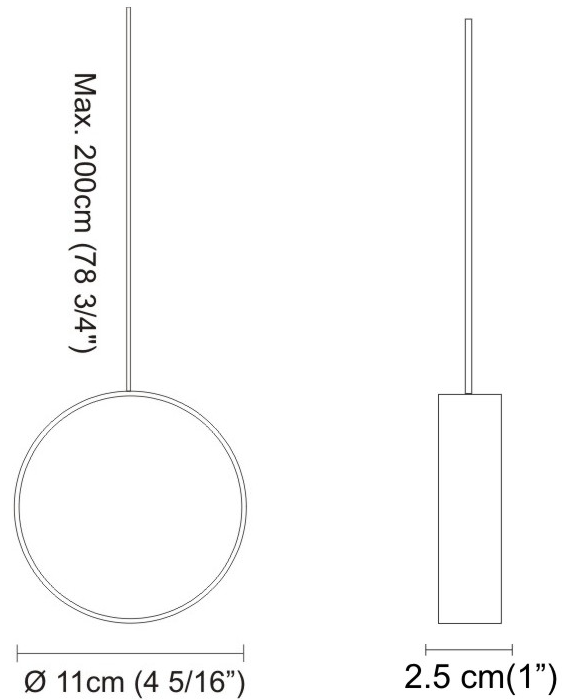

D131057-

base number _____
Finish Options _____

1. To build a product code in our configurator select the specify button on the base model # product page
2. To build a manual product code on this datasheet choose from the options listed below in blue font and add the suffix to the base model #

GENERAL

Series: Do Not Disturb
Partner: Knikerboker
Division: Design
Installation: Suspension
Product Type: Pendant
Mounting Location: Ceiling
Light Distribution: Direct / Indirect

PHYSICAL

Shape: Round
Length (mm): 110
Length (in): 4 ⁵/₁₆
Width (mm): 25
Width (in): 1
Max. Overall Height (mm): 2000
Max. Overall Height (in): 78 ³/₄
Diffuser: Opal
Fixture Finish: EWH / EBK / MAN / COF / PRD / SLF / GLF / CLF / BRL
Fixture Material: Metal
Cable Details: Silicon Coaxial Cable 1500mm

ELECTRICAL

Lamp Type: LED
Input Wattage (W): 8
Total Output Wattage (W): 7
Dimming: 0-10V Dimming / Phase Dimming (120Vac Only)
Driver Included: Yes
Driver Location: Integrated
Driver Type: Constant Voltage - 120 / 277Vac
Driver Class: Class 2
Input Voltage (V): 120 - 277
Output Voltage (V): 24
Upon Request: (Not included - see components) Remote: 0-10Vdc dimming / (Included) Integral: Phase dimming @120Vac only / Non-dimming 277Vac

LED

Number of LEDs: 1
Color Temperature (°K): 3000
Max. Delivered Lumen (lm): 1000
CRI: >85 CRI
Lamp Life (hrs): 50000

OPTICAL

RATINGS AND CERTIFICATIONS

Certified By: Certified for North American Standards
IP rating: IP20