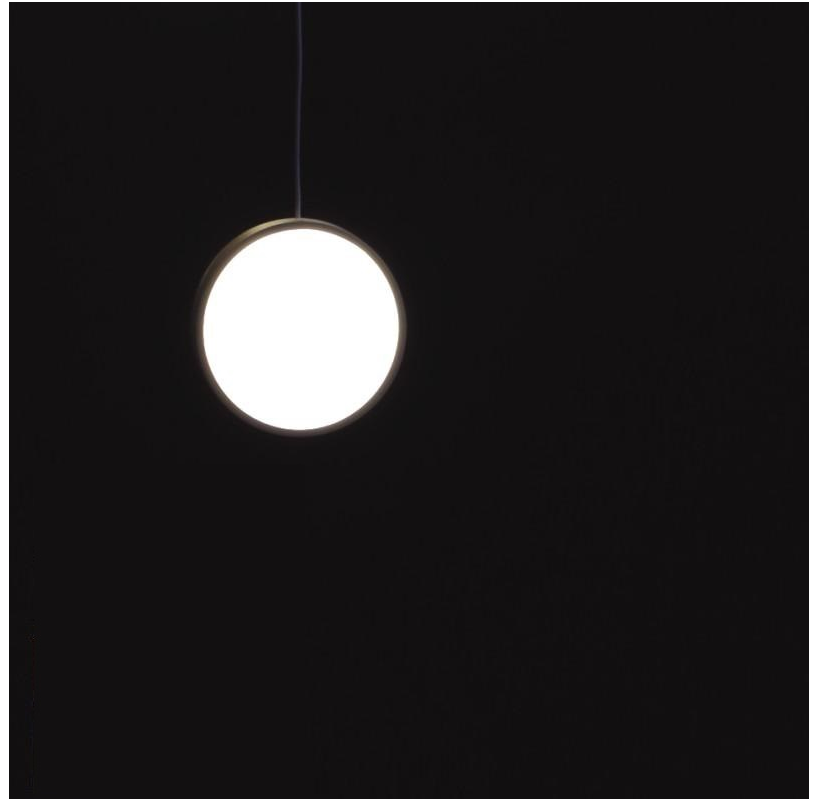

GENERAL

Series: Do Not Disturb
 Partner: Knikerboker
 Division: Design
 Installation: Suspension
 Product Type: Pendant
 Mounting Location: Ceiling
 Light Distribution: Direct / Indirect

PHYSICAL

Shape: Round
 Length (mm): 110
 Length (in): 4 ⁵/₁₆
 Width (mm): 25
 Width (in): 1
 Max. Overall Height (mm): 2000
 Max. Overall Height (in): 78 ³/₄
 Diffuser: Opal
 Fixture Finish: EWH / EBK / MAN / COF / PRD / SLF / GLF / CLF / BRL
 Fixture Material: Metal
 Cable Details: Silicon Coaxial Cable 1500mm

LED

Number of LEDs: 1
 Color Temperature (°K): 3000
 Max. Delivered Lumen (lm): 1000
 CRI: >85 CRI
 Lamp Life (hrs): 50000

OPTICAL

RATINGS AND CERTIFICATIONS

Certified By: Certified for North American Standards
 IP rating: IP20